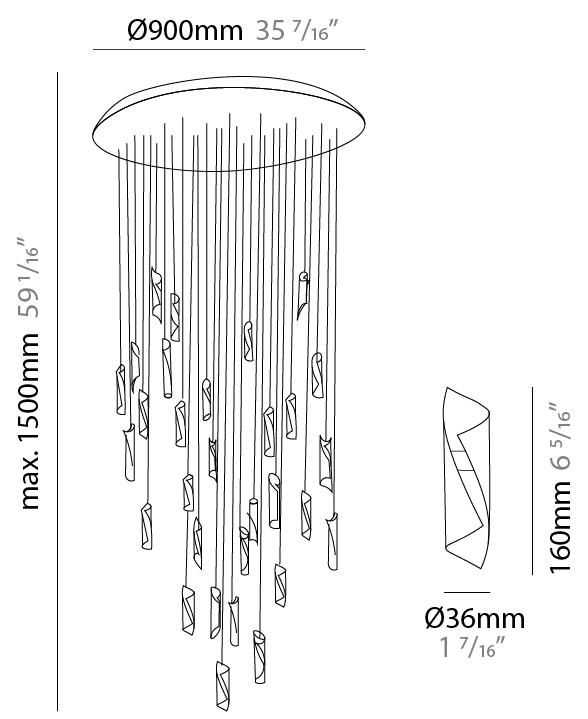

HUE 30 SUSPENSION

D131005- _____

base number

1. To build a product code in our configurator select the specify button on the base model # product page
2. To build a manual product code on this datasheet choose from the options listed below in blue font and add the suffix to the base model #

GENERAL

Series: HUE
Subseries: Hue 30
Brand: Knikerboker
Division: Design
Mounting Type: Suspension
Mounting Location: Ceiling
Subcategory: Ambient

PHYSICAL

Shape: Abstract
Diameter (mm): 900
Diameter (in): 35 7/16
Height (mm): 160
Height (in): 6 5/16
Max. Overall Height (mm): 1500
Max. Overall Height (in): 59 1/16
Light Distribution: Direct / Indirect
Fixture Finish: EWH / EBK / MAN / COF / PRD / SLF / GLF / CLF / BRL / EWS / EWG / EWC / EWR / EBS / EBG / EBC / EBC / EBB / MAS / MAD / MAC / MAB / COS / CGO / CCL / CBL / PRS / PRG / PRC / PRB
Fixture Material: Metal
Cable Details: Silicon Coaxial Cable

ELECTRICAL

Lamp Type: LED
Total Output Wattage (W): 45
Dimming: Phase Dimming (120Vac Only)
Driver Included: Yes
Driver Location: Integrated
Driver Type: Constant Current - Universal
Driver Class: Class 2
Input Voltage (V): 120 - 277
Constant Current (MA): 350
Upon Request: Phase dimming @120Vac only / Non-dimming 277Vac

LED

Number of LEDs: 30
Color Temperature (°K): 3000
Max. Delivered Lumen (lm): 4500
CRI: >80 CRI
Lamp Life (hrs): 50000

OPTICAL

RATINGS AND CERTIFICATIONS

Certified By: Certified for North American Standards
IP rating: IP20