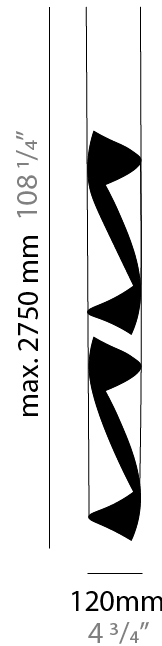

HUE SUSPENSION

D131018- _____
base number

1. To build a product code in our configurator select the specify button on the base model # product page
2. To build a manual product code on this datasheet choose from the options listed below in blue font and add the suffix to the base model #

GENERAL

Series: HUE
Brand: Knikerboker
Division: Design
Mounting Type: Suspension
Mounting Location: Ceiling
Subcategory: Pendant

PHYSICAL

Shape: Abstract
Diameter (mm): 120
Diameter (in): 4 3/4
Height (mm): 1100
Height (in): 43 5/16
Max. Overall Height (mm): 2750
Max. Overall Height (in): 108 3/4
Light Distribution: Direct / Indirect
Fixture Finish: EWH / EBK / MAN / COF / PRD / SLF / GLF / CLF / BRL / EWS / EWG / EWC / EWR / EBS / EBG / EBC / EBC / EBB / MAS / MAD / MAC / MAB / COS / CGO / CCL / CBL / PRS / PRG / PRC / PRB
Fixture Material: Metal
Cable Details: 1 Silicone Cable 2000mm / 78 3/4"

ELECTRICAL

Number of Lamps: 4
Lamp Type: LED Retrofit
Lamp Shape: MR16
Bulb Included: Bulb Not Included
Max. Wattage Per Lamp (W): 6.5
Lamp Base: GU10
Input Voltage (V): 120

LED

OPTICAL

RATINGS AND CERTIFICATIONS

Certified By: Certified for North American Standards
IP rating: IP20

PROJECT	_____
TYPE	_____
SPECIFIER	_____
QUANTITY	_____
DATE	_____