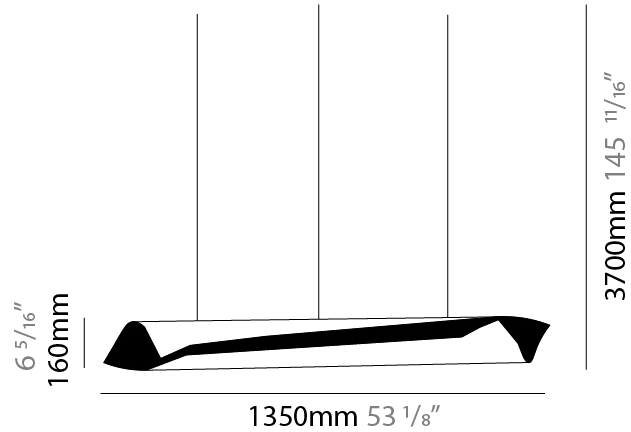

PROJECT	
TYPE	
SPECIFIER	
QUANTITY	
DATE	

HUE SUSPENSION

D131213- _____
base number

1. To build a product code in our configurator select the specify button on the base model # product page
2. To build a manual product code on this datasheet choose from the options listed below in blue font and add the suffix to the base model #

GENERAL

Series: HUE
Brand: Knikerboker
Division: Design
Mounting Type: Suspension
Mounting Location: Ceiling
Subcategory: Pendant

PHYSICAL

Shape: Abstract
Diameter (mm): 160
Diameter (in): $6 \frac{5}{16}$
Height (mm): 1350
Height (in): $53 \frac{1}{8}$
Max. Overall Height (mm): 3700
Max. Overall Height (in): $145 \frac{11}{16}$
Light Distribution: Direct / Indirect
Fixture Finish: EWH / EBK / MAN / COF / PRD / SLF / GLF / CLF / BRL / EWS / EWG / EWC / EWR / EBS / EBG / EBC / EBC / EBB / MAS / MAD / MAC / MAB / COS / CGO / CCL / CBL / PRS / PRG / PRC / PRB
Fixture Material: Metal
Cable Details: 1 Silicone Cable 2000mm / 78 3/4"

ELECTRICAL

Number of Lamps: 4
Lamp Type: LED Retrofit
Bulb Included: Bulb Not Included
Max. Wattage Per Lamp (W): 4.5
Lamp Base: E26
Input Voltage (V): 120
Upon Request: 277Vac / GU10

LED

OPTICAL

RATINGS AND CERTIFICATIONS

Certified By: Certified for North American Standards
IP rating: IP20